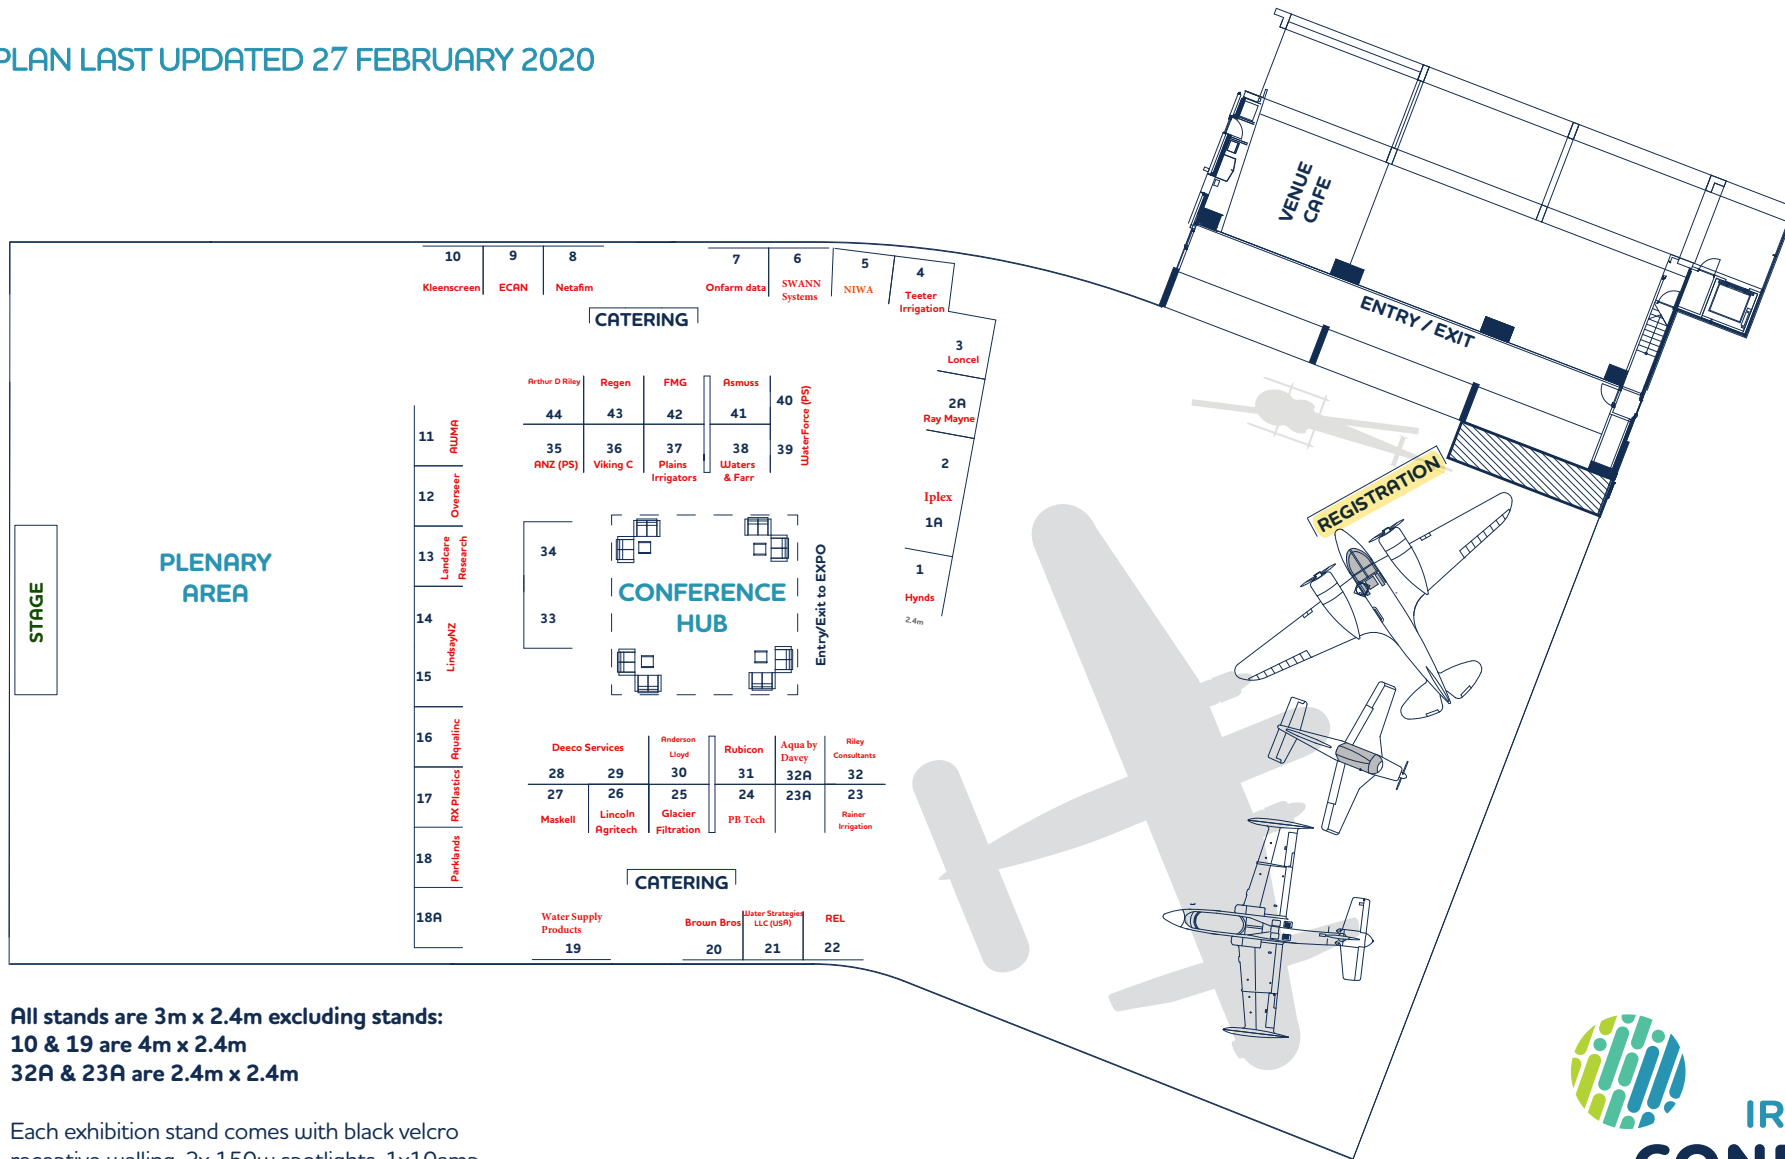

AIR FORCE MUSEUM OF NEW ZEALAND FLOOR

PLAN LAST UPDATED 27 FEBRUARY 2020

All stands are 3m x 2.4m excluding stands:
 10 & 19 are 4m x 2.4m
 32A & 23A are 2.4m x 2.4m

Each exhibition stand comes with black velcro receptive walling, 2x 150w spotlights, 1x10amp multi-board, company signage, and two Expo passes. These passes include catering for the two days of the Conference i.e. morning tea, lunch and afternoon tea.

PRICING:
 3m x 2.4m – \$4,300 +GST
 4m x 2.4m – \$4,800 +GST
 2.4m x 2.4m – \$3,400 +GST

IRRIGATION NZ
CONFERENCE
AND EXPO

WATER FOR LIFE
 7–9 April 2020, Christchurch